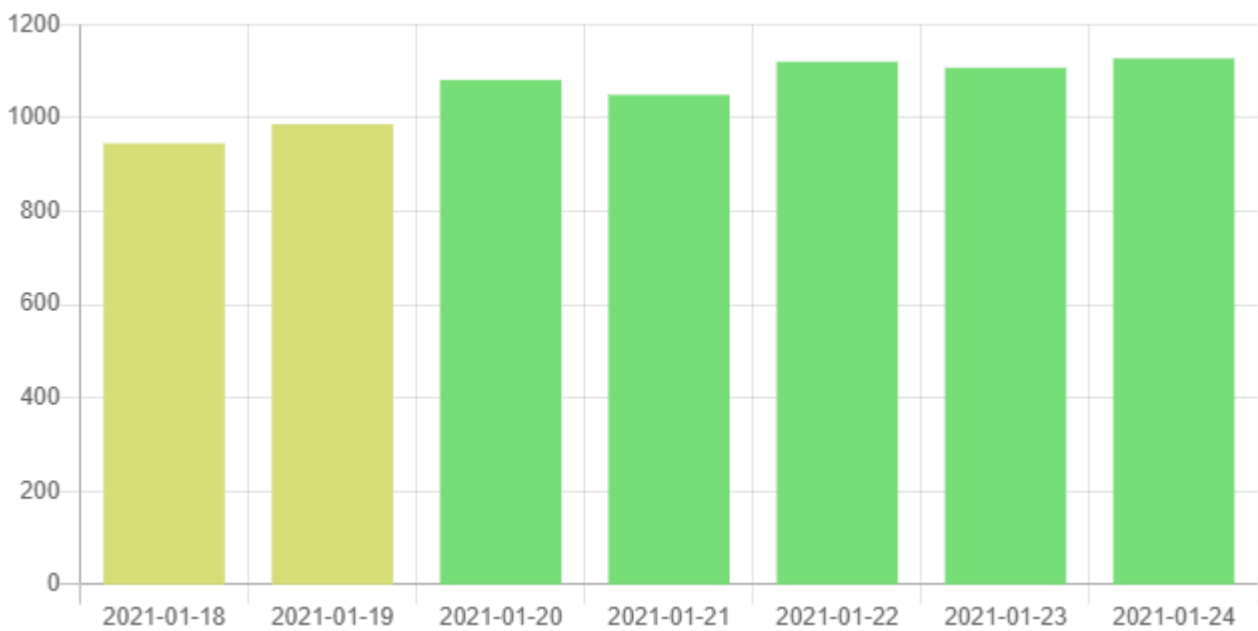

Site Report

T00001 Mirkwood Industrial

From 18 January 2021 to 24 January 2021

Connection Quality

Number of daily connections with the site. More connections in a day means less connection loss with the site. A few factors that contribute to connection loss include: theft, power loss and weak GSM signal.

Meters installed on site:

T00001 Mirkwood Industrial Landlord
T00001 Mirkwood Industrial Tenant 1
T00001 Mirkwood Industrial Tenant 2

Meter: T00001 Mirkwood Industrial LL

Lowest Voltage 48.6V	Highest Voltage 246.66V	Below 220V 4.76% (36)	Above 240V 21% (159)
-------------------------	----------------------------	--------------------------	-------------------------