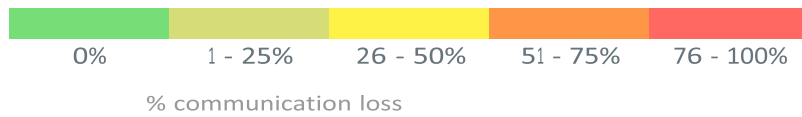

Site Report

T00001 Mirkwood Industrial

From 18 January 2021 to 24 January 2021

Connection Quality

Number of daily connections with the site. More connections in a day means less connection loss with the site. A few factors that contribute to connection loss include: theft, power loss and weak GSM signal.