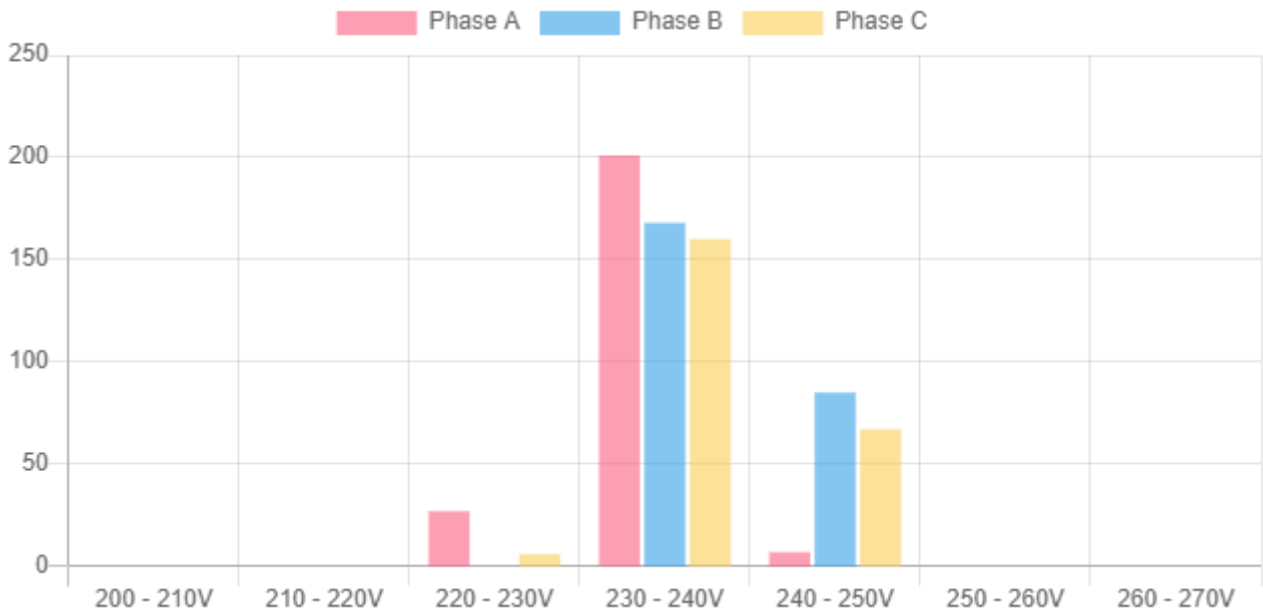

Meter: T00001 Mirkwood Industrial LL

Lowest Voltage 48.6V	Highest Voltage 246.66V	Below 220V 4.76% (36)	Above 240V 21% (159)

Voltage Distribution

The number of voltage readings in each voltage range.

Meter: T00001 Mirkwood Industrial Tenant1

No voltage data available or voltages are not being measured for this meter. Try the main's meter instead.